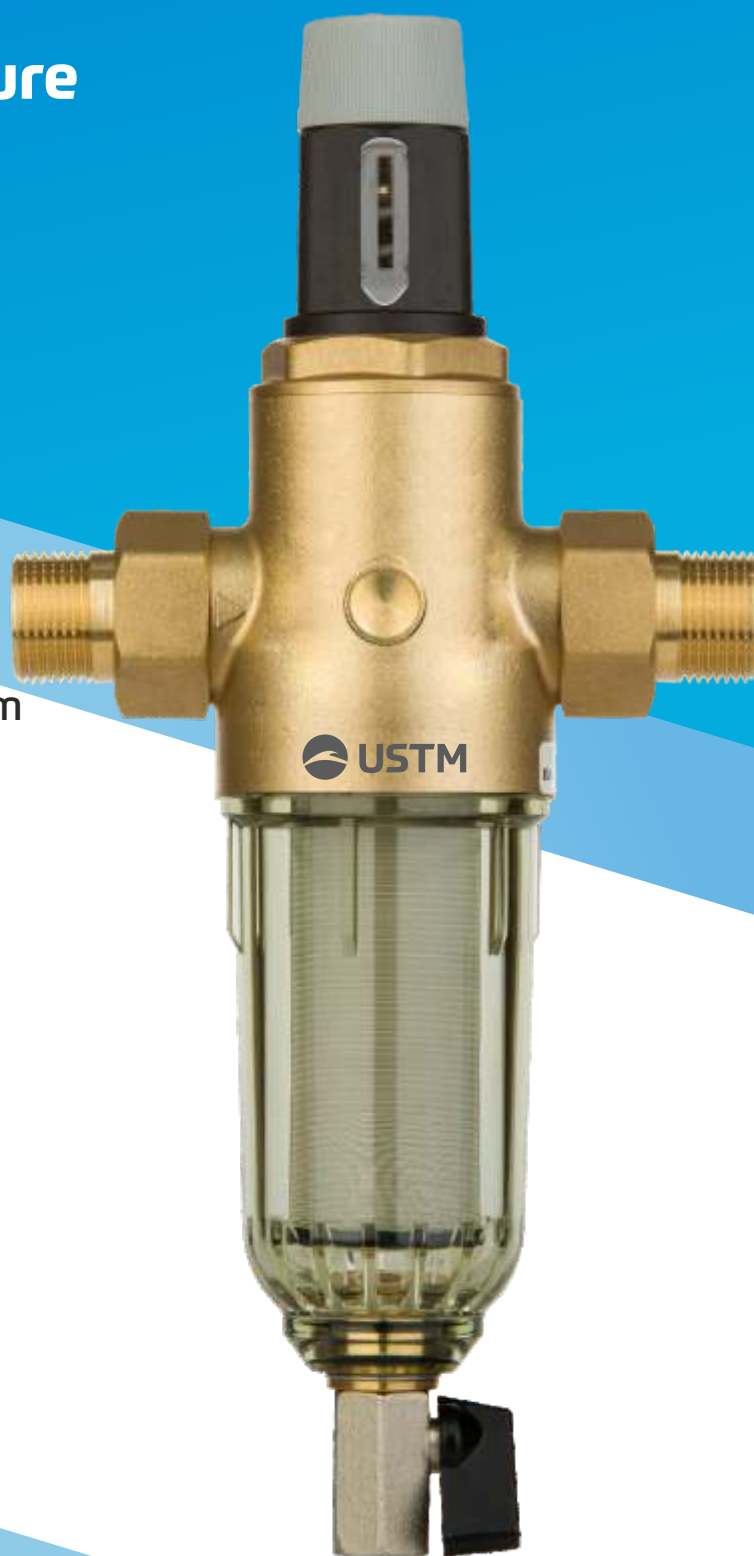

## Water Filter with pressure reducer

### MINI AQWELL FK

- universal connection 3/4 ", 1 "
- 40 micron filter made of stainless steel
- protection of the plumbing system from the hydraulic impacts
- set includes: half-screws, bracket, drain hose, wrench
- mesh cartridges available

#### Technical specifications

Symbol	WF FK MiniAqwell
Connection	1", 3/4"
Weight	30x15 cm
Filter body	Brass
Water flow	3m <sup>3</sup> /h
Filter lifetime	1000m <sup>3</sup>
Water pressure	0,15 - 1,0 MPa
Water temperature	5 - 40°C
Filtration accuracy	40 um
Filtered water	tap water, from own water intake

## Water filter MINI AQWELL FF

- universal connection 3/4", 1"
- 40 micron filter made of stainless steel
- set includes: half-screws, bracket, drain hose, wrench
- mesh cartridges available